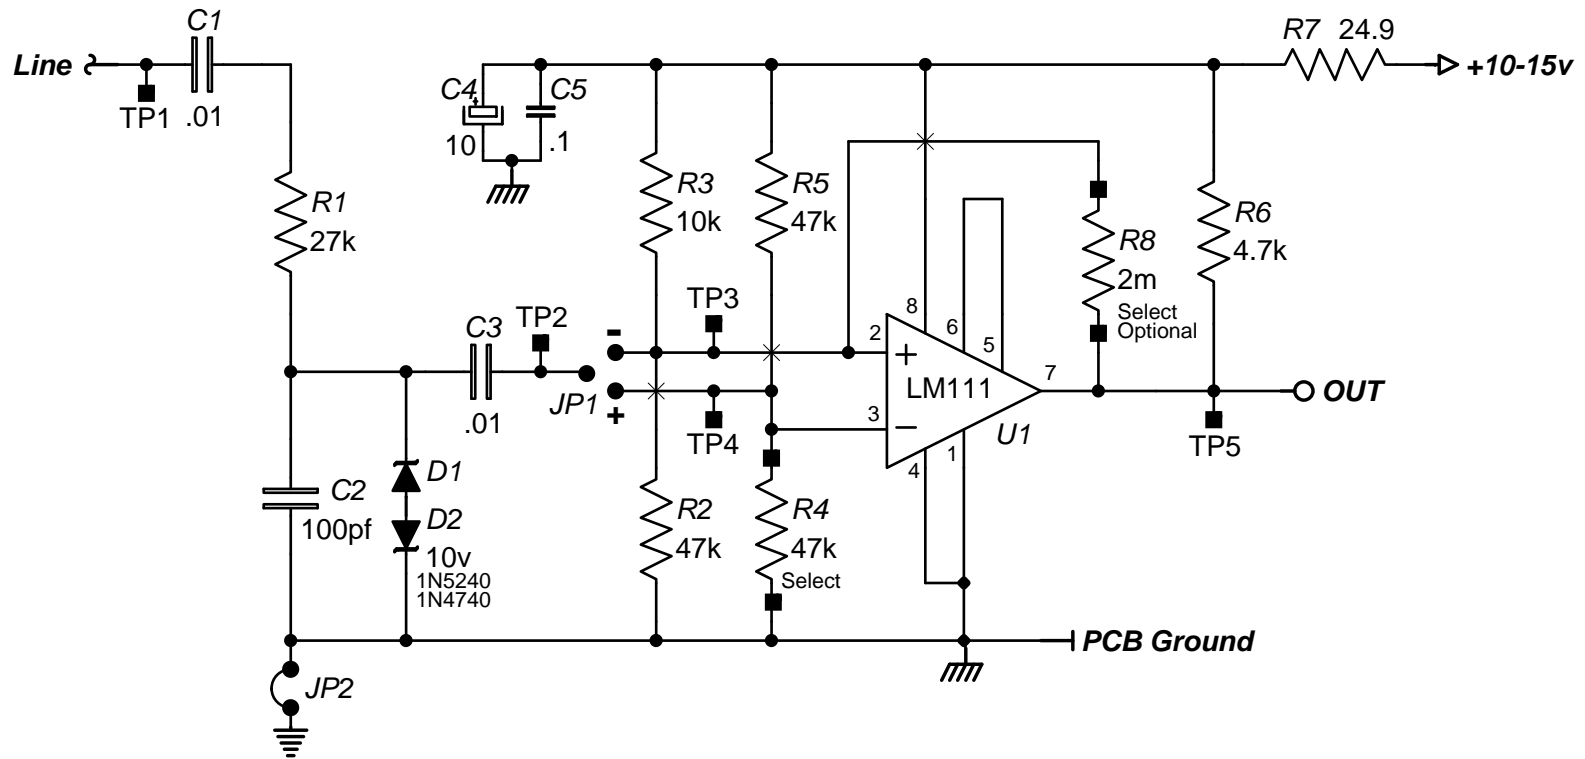

106 RADIATION TOOL PEA PICKIN' PULSE PICKER

Copyright 2009 by AnaLog Services, Inc. All rights reserved.
Reproduction is unlawful without express written permission.

AnaLog Services, Inc.

1169 Haynesville Road - Reynolds Station, KY 42368 (270) 276-5671 Fax: (270) 276-5588

106 Line Pulse Picker

106PP1.sch

Sheet Size: A

Creation Date: 01/05/2009

Drawn By: Syd H. Levine

Revision: 1.0

Modify Date: 11/15/2009

Sheet 1 of 1